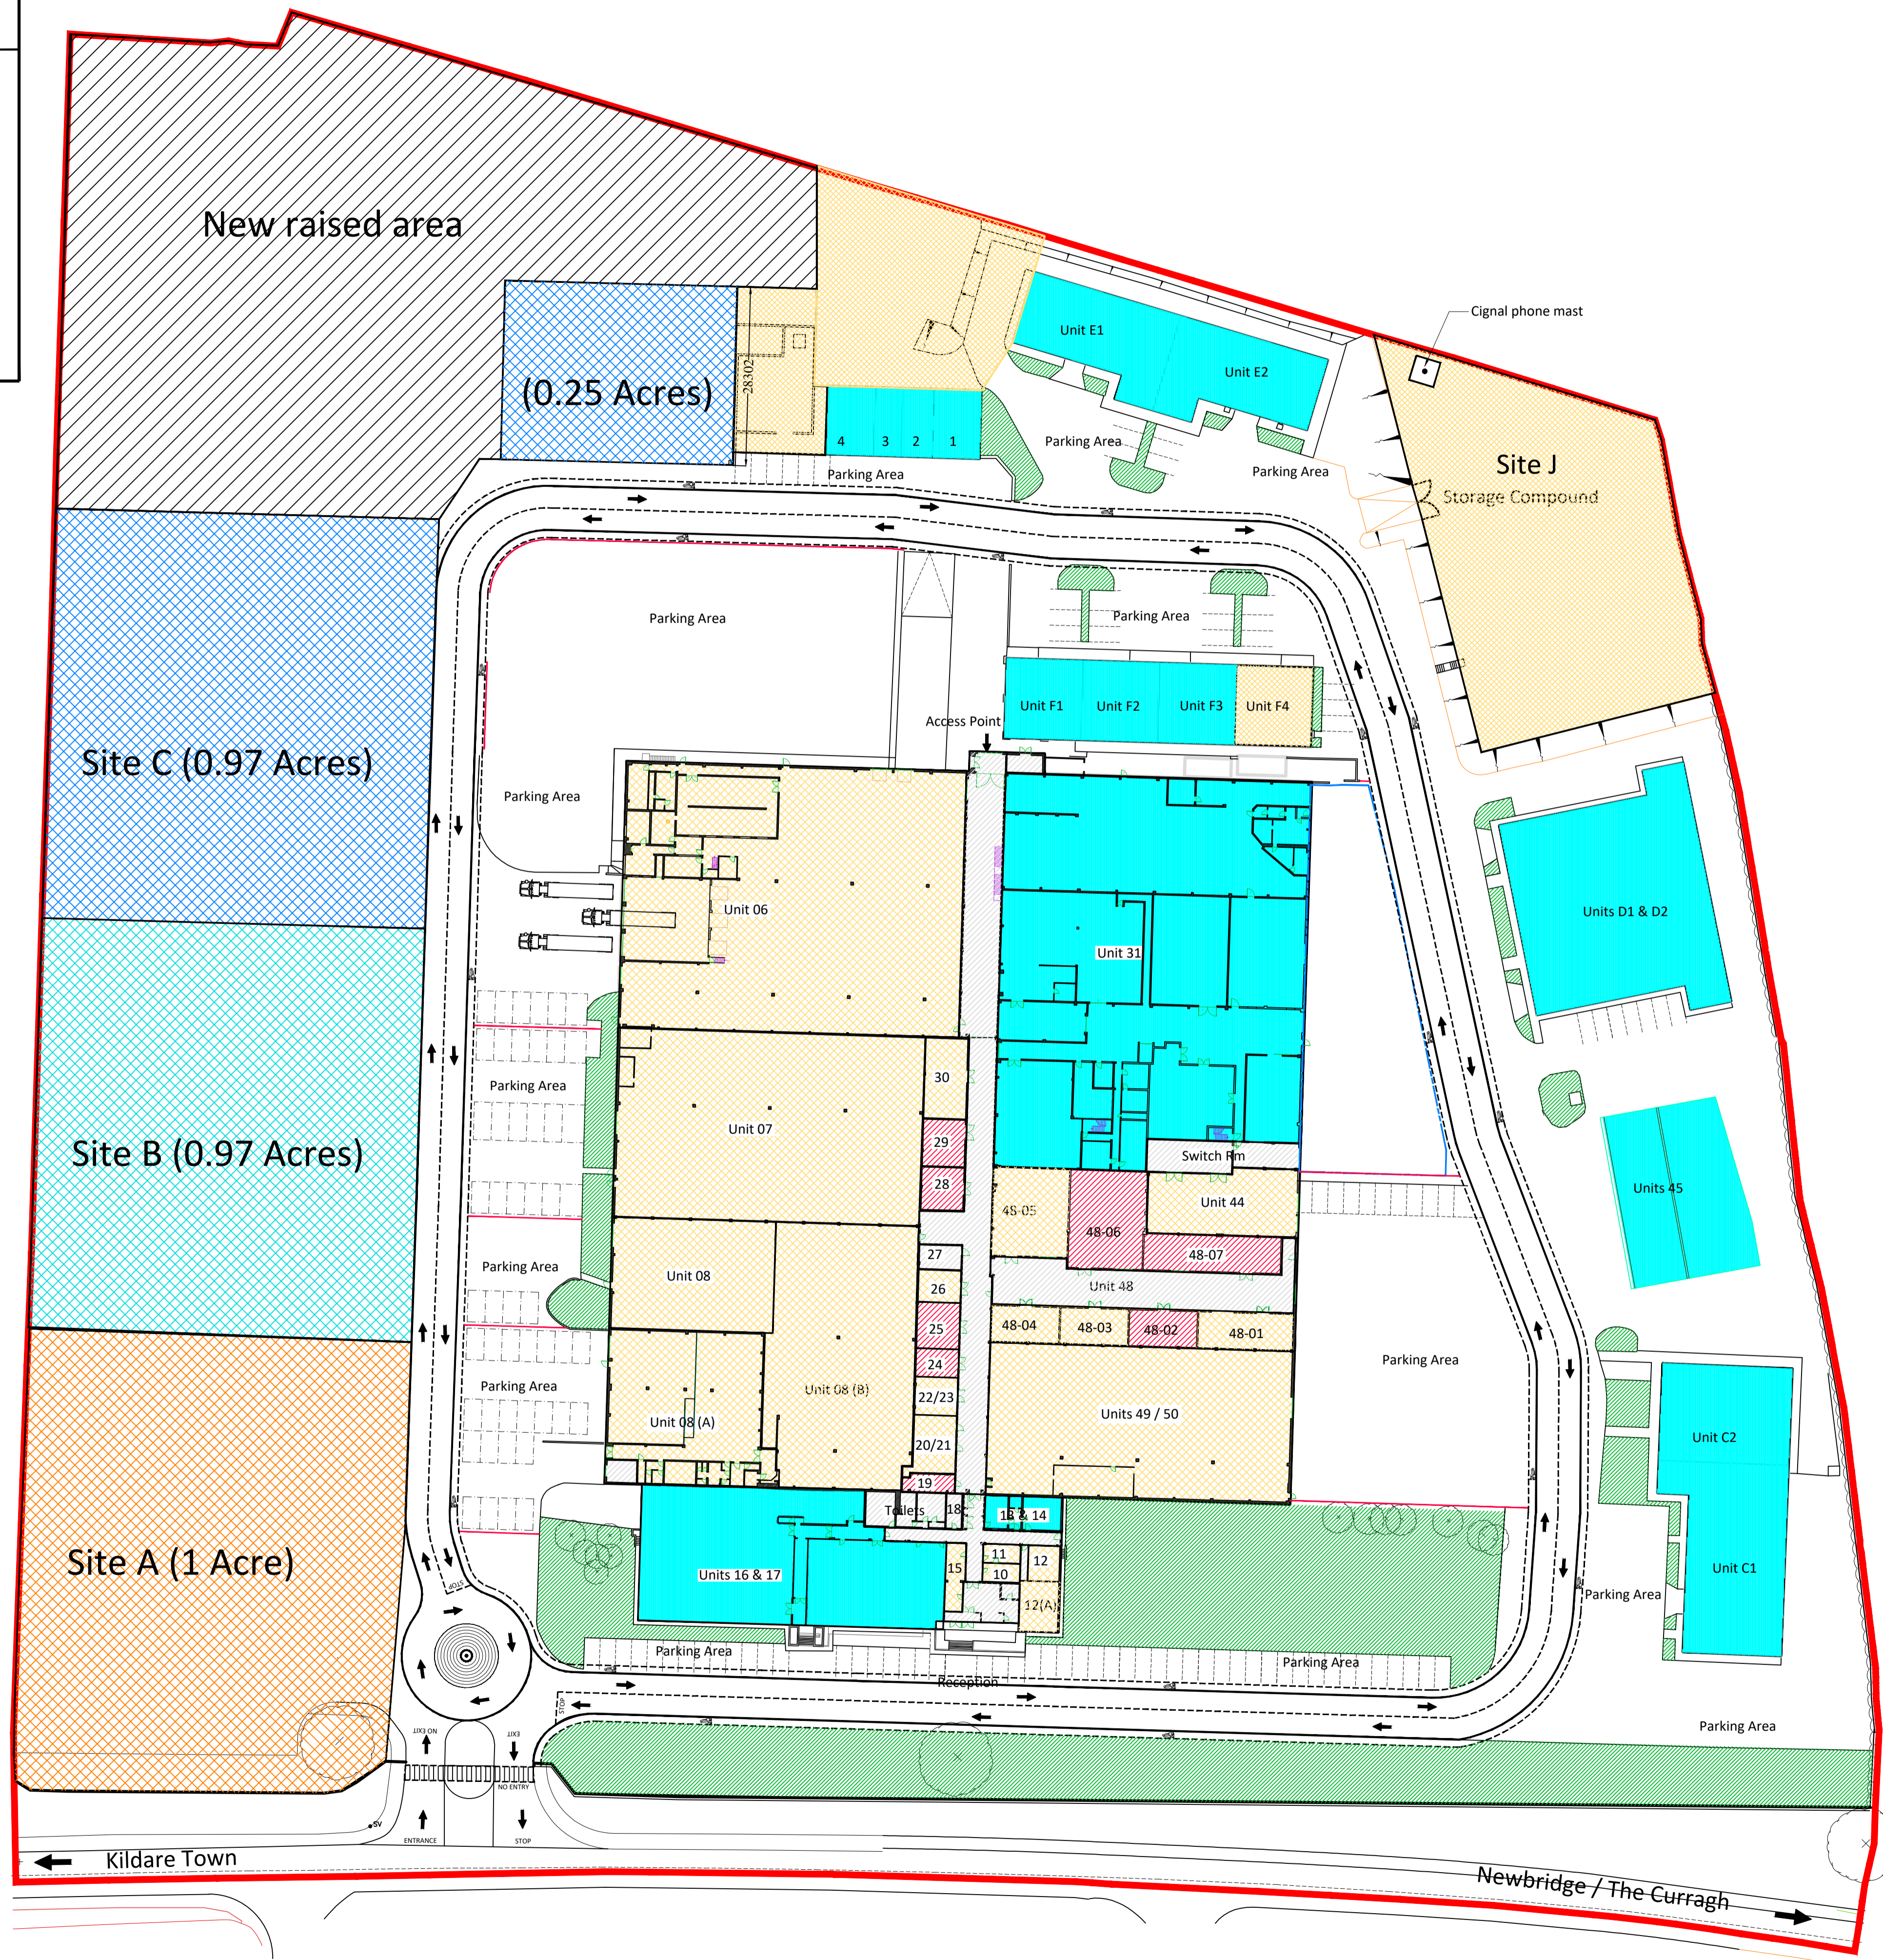

Key Plan

- Occupied Units / Sites sold
- Available Units
- Service Area / Access Corridors
- Owner occupier units
- Green Areas
- Development Site A (1.54 Ha)

Buildings Matrix

Unit No:	Unit Type / Access	Size / Area	Unit Status
01	External unit	81.2 sqm	Let
02	External unit	54 sqm	Let
03	External unit	36 sqm	Let
04	External unit	80 sqm	Let
06	Main building - direct access	2280 sqm	Let
07	Main building - direct access	1436 sqm	Let
08	Main building - direct access	1519 sqm	Let
08 (A)	Main building - direct access	605 sqm	Let
09	Main building - Reception		Service area
10	Main building - internal	16.8 sqm	Let
11	Main building - internal	16.8 sqm	Let
12	Main building - internal	38 sqm	Let
12 (A)	Main building - internal	43 sqm	Let
13 & 14	Main building - internal	63 sqm	Let
15	Main building - internal	32 sqm	Let
16	Main building - direct access	462 sqm	Let
17	Main building - direct access	462 sqm	Let
18	Main building - internal	15 sqm	Service area
19	Main building - direct access	22 sqm	Available
20 / 21	Main building - internal	67 sqm	Let
22 / 23	Main building - internal	42 sqm	Let
24	Main building - internal	33 sqm	Available
25	Main building - internal	44 sqm	Available
26	Main building - internal	36 sqm	Let
27	Main building - internal	25 sqm	Service area
28	Main building - internal	44 sqm	Available
29	Main building - internal	53 sqm	Available
30	Main building - internal	90 sqm	Let
31	Main building - direct access	2920 sqm	Let
44	Main building - direct access	245 sqm	Let
46	Main building - toilets		Service area
48-01	Main building - direct access	85 sqm	Let
48-02	Main building - direct access	61 sqm	Available
48-03	Main building - direct access	61 sqm	Let
48-04	Main building - direct access	61 sqm	Let
48-05	Main building - direct access	165 sqm	Let
48-06	Main building - direct access	185 sqm	Available
48-07	Main building - direct access	123 sqm	Available
49	Main building - direct access	1142 sqm	Let
Unit F4	Building C - External unit	154 sqm	Let
Area J	Storage Compound	2200 sqm	Let